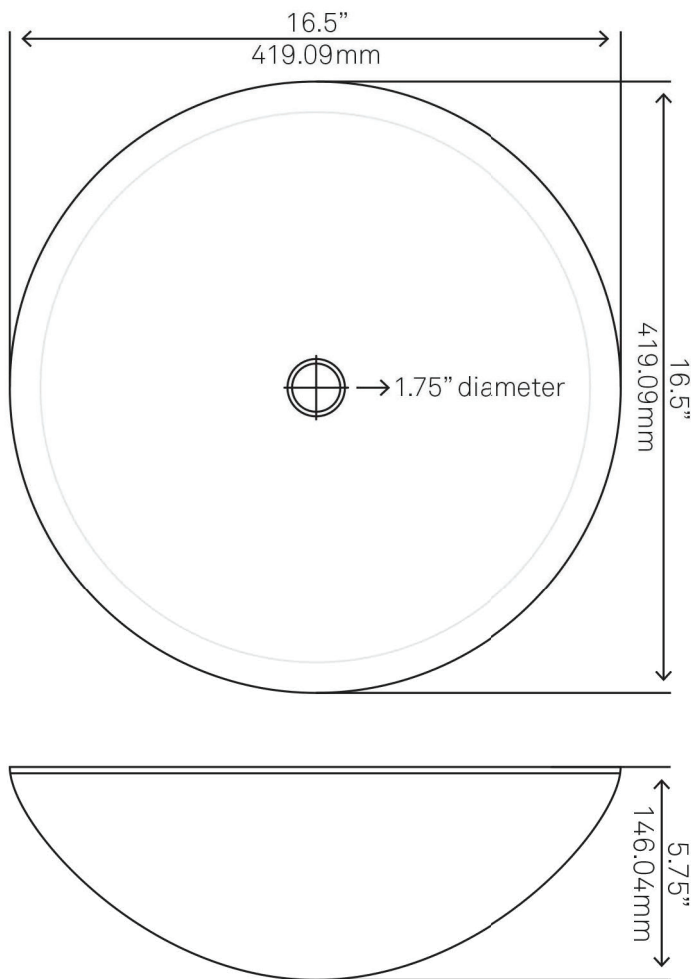

**NOHP-G024 TAPPEZZERIA
Painted Glass Vessel Sink**

Requested By: _____

Specific Features: _____

STANDARD SPECIFICATIONS:

- Round hand painted vessel sink
- Multicolored brown with orange center
- High tempered glass
- Stain and scratch resistant, polished inside
- Textured painted outside
- Above counter installation
- Standard U.S. plumbing connection
- 1.75-inch drain opening
- Novatto faucet and drain sold separately

Novatto Inc
TOLL FREE 844.404.4242
www.NovattoInc.com

PUD-CH-MR Vessel Sink Pop-Up Drain and Mounting Ring, Chrome

Requested By: _____

Specific Features: _____

STANDARD SPECIFICATIONS:

- Clicker pop-up vessel sink drain and mounting ring
- Chrome finish
- Solid brass construction
- Includes rubber seals and fastener for installation
- 9-inches total pop-up length
- Fits any standard 1.75-inch drain opening
- cUPC