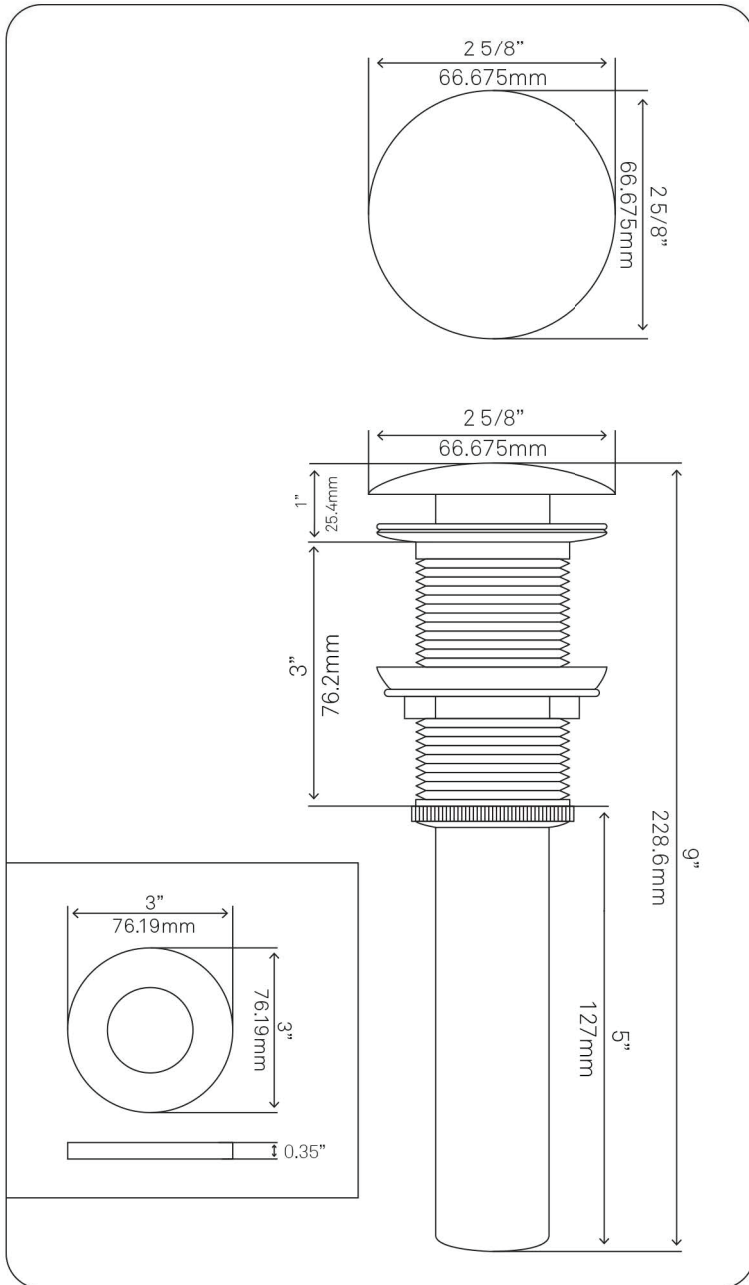

NOTES

Novatto reserves the right (1) to make changes in specifications and materials, and (2) to change or discontinue models, both without notice or obligation. Dimensions are for reference only, see www.NovattoInc.com for finish options and product availability.

Novatto Inc
TOLL FREE 844.404.4242
www.NovattoInc.com